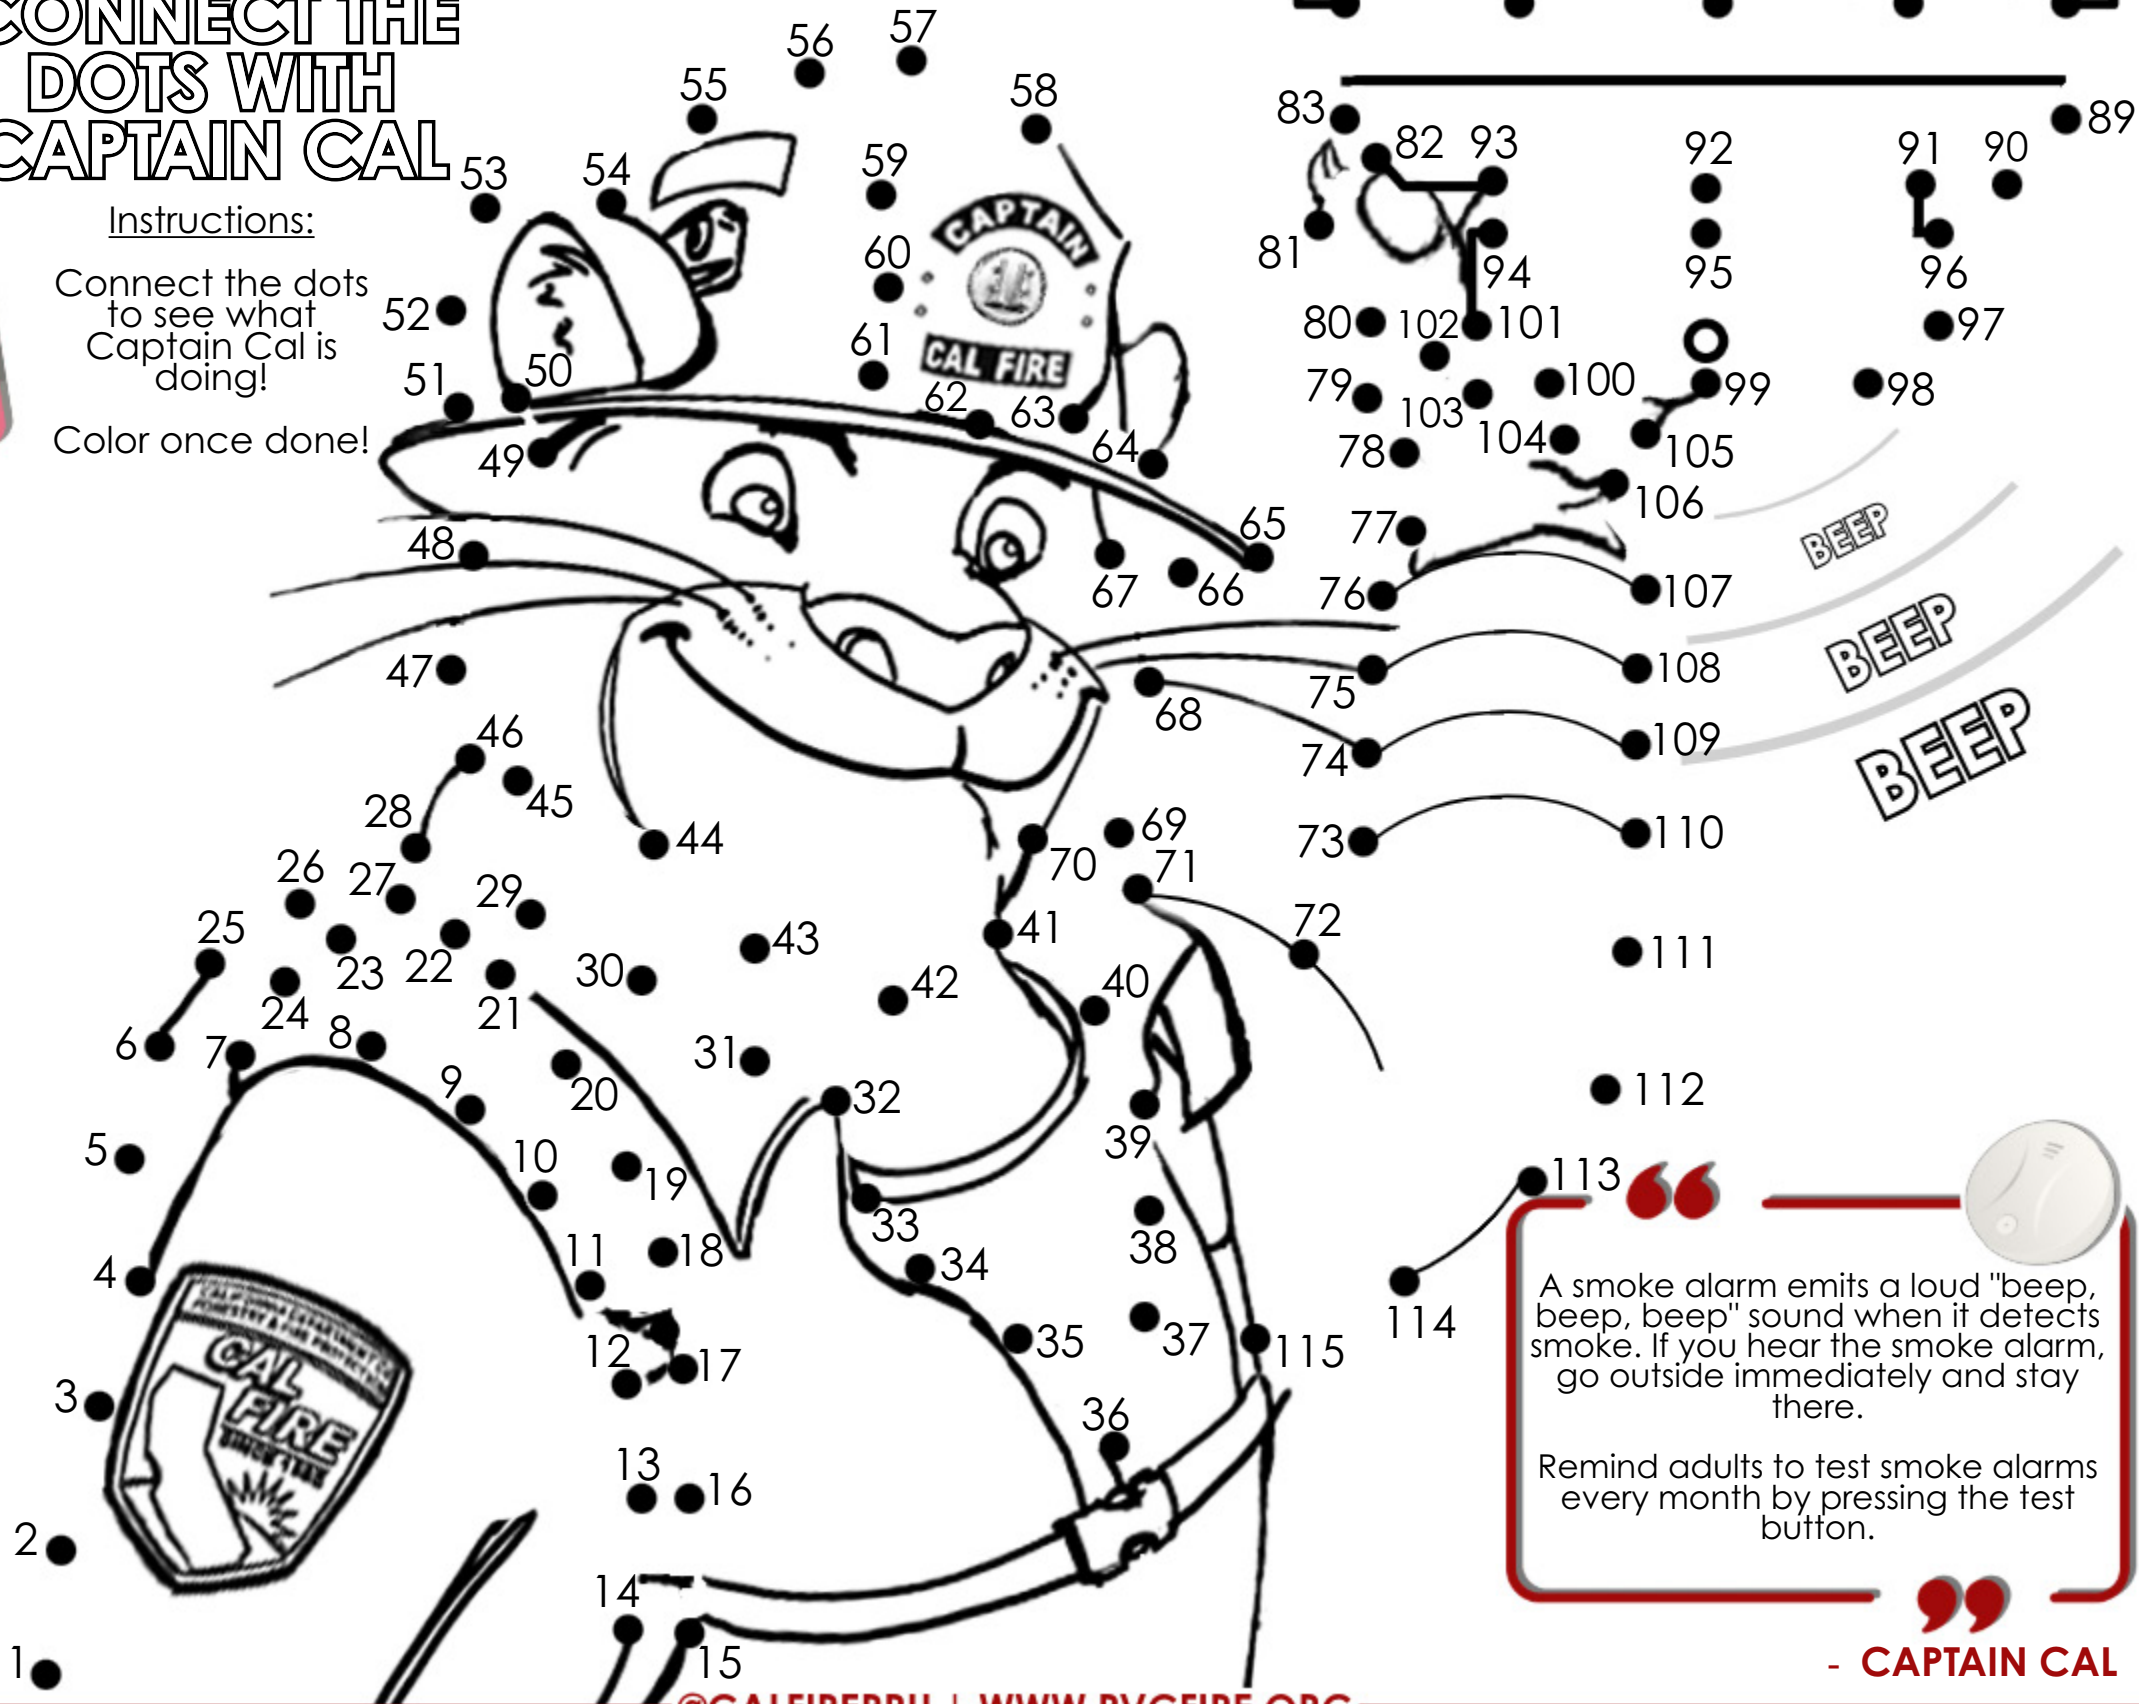

# CONNECT THE DOTS WITH CAPTAIN CAL

## Instructions:

Connect the dots to see what Captain Cal is doing!

Color once done!

A smoke alarm emits a loud "beep, beep, beep" sound when it detects smoke. If you hear the smoke alarm, go outside immediately and stay there.

Remind adults to test smoke alarms every month by pressing the test button.

- CAPTAIN CAL